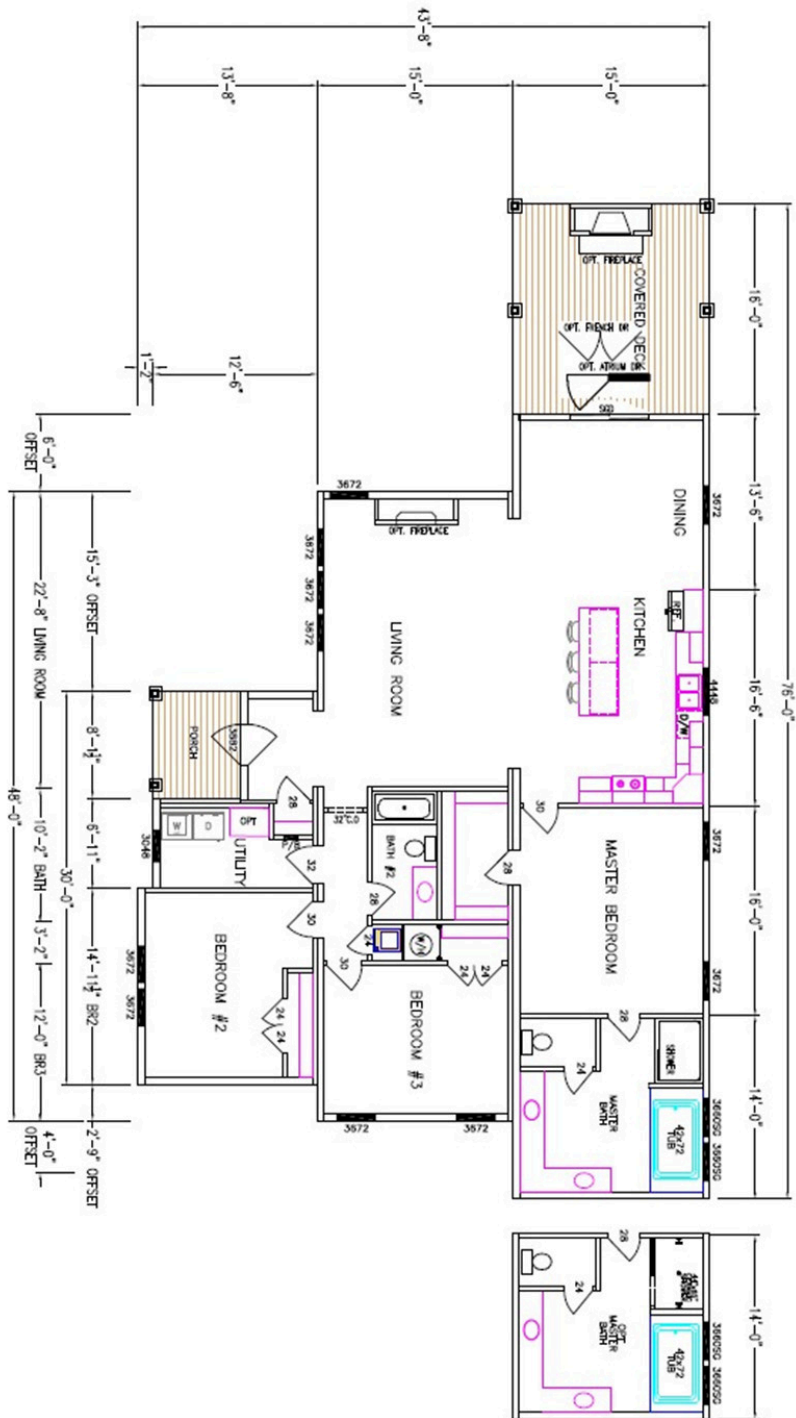

Square Feet: 2240
Bedrooms: 3
Bathrooms: 2

FARMHOUSE COLLECTION - NANDINA II
 2240 SF 1961 HSF
 8/4/2020

2240 SQ. FT | 3BR | 2 BATH