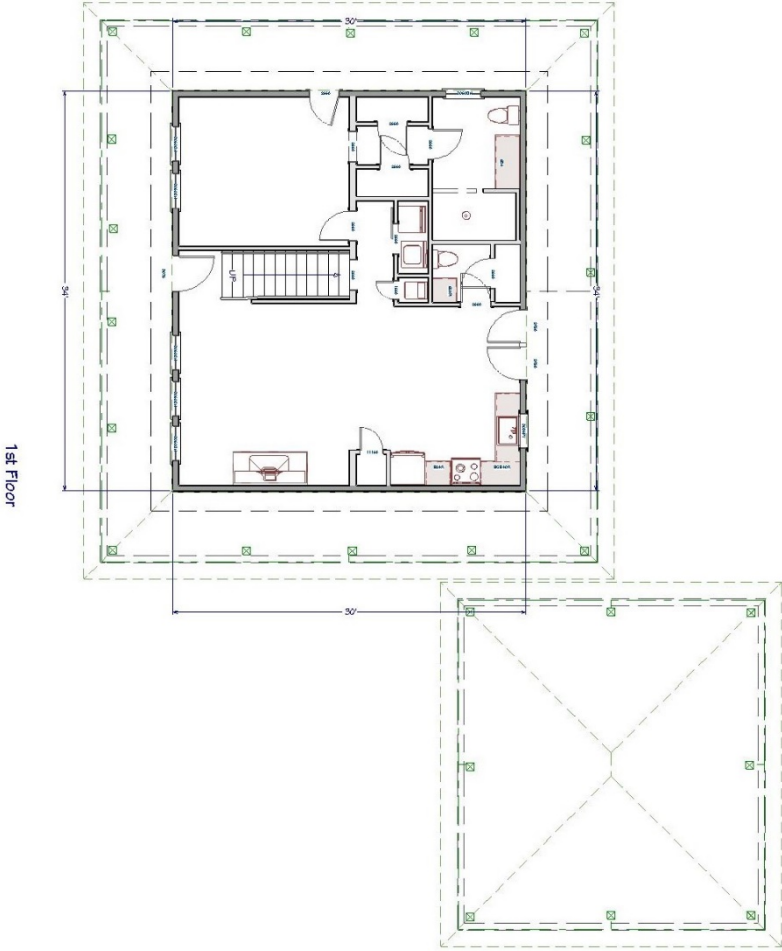

2040 Square Feet:
5 Bedrooms:
3.5 Bathrooms:

2040 SQ. FT | 5 BR | 3.5 BATH

2040 SQ. FT | 5 BR | 3.5 BATH