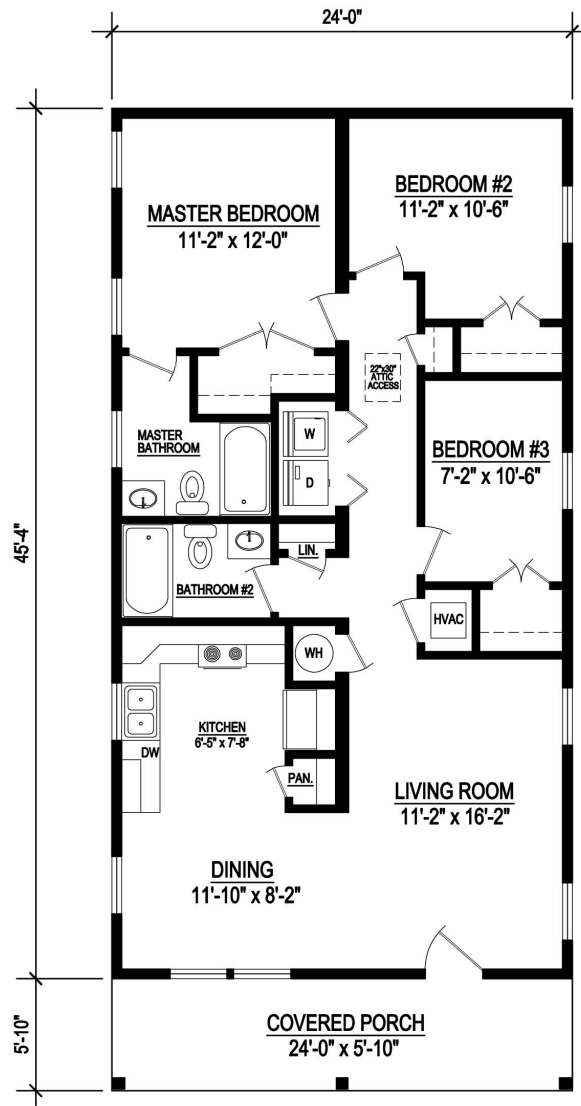

1088 Square Feet
3 Bedrooms
2 Baths

Pelican Beach

1088 Sq. Ft. Heated/Cooled
1232 Sq. Ft. Under Roof

1088 SQ. FT | 3 BR | 2 BATH