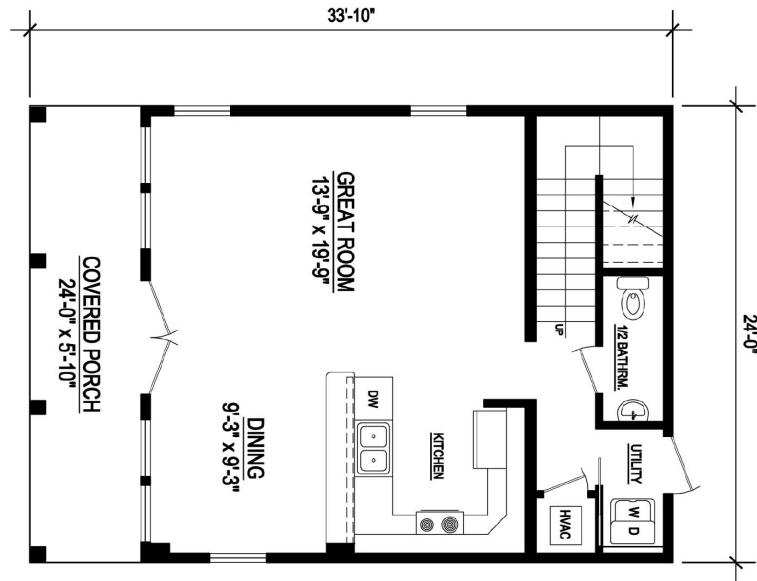

1488 Sq Ft Heated/Cooled
1624 Sq Ft Under Roof
3 Bedrooms
2.5 Baths

1st LEVEL

2nd LEVEL

Tybee Island

1488 Sq. Ft. Heated/Cooled
1624 Sq. Ft. Under Roof

1488 SQ. FT | 3 BR | 2.5 BATH