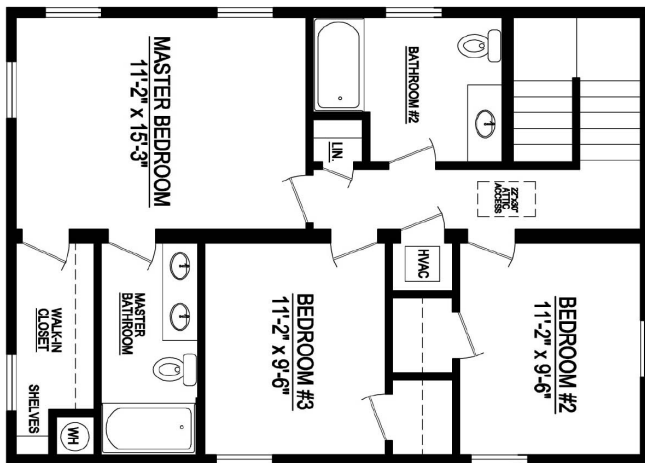

1488 Sq Ft Heated/Cooled
1624 Sq Ft Under Roof
3 Bedrooms
2.5 Baths

1st LEVEL

2nd LEVEL

Tybee Island

1488 Sq. Ft. Heated/Cooled
1624 Sq. Ft. Under Roof

1488 SQ. FT | 3 BR | 2.5 BATH