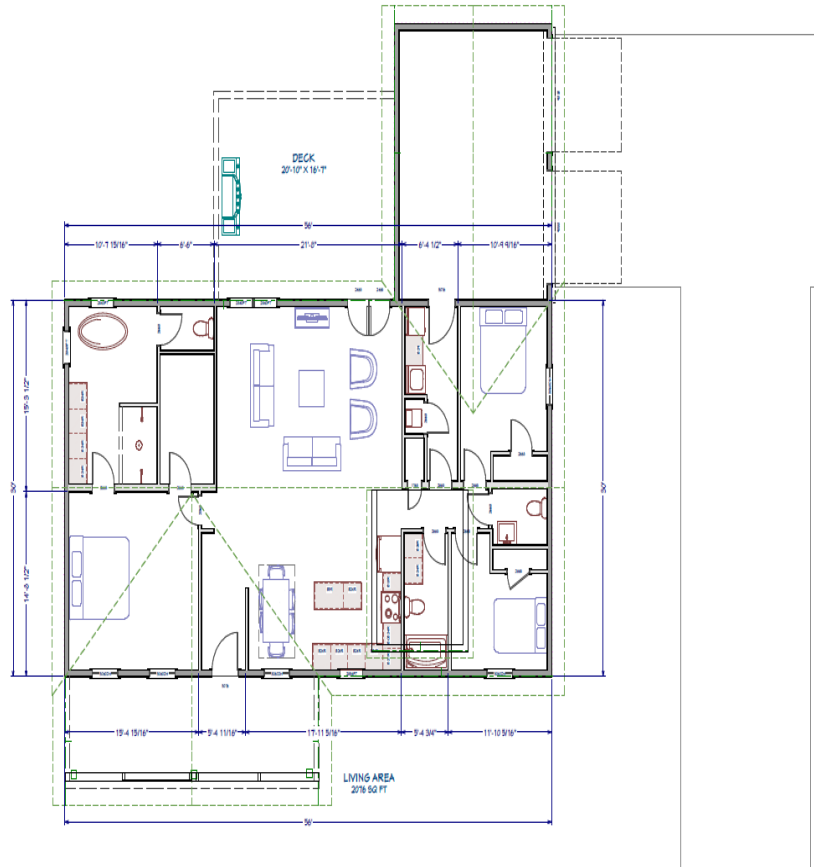

Floor Plan: The Allie | Whitson Builders | (888) 622-2340 | whitsonmodularhomebuilders.com
|mailto:whitson@whitsonbuilders.com

2076 Square Feet
3 Bedrooms
2 Baths

2076 SQ. FT | 3 BR | 2 BATH